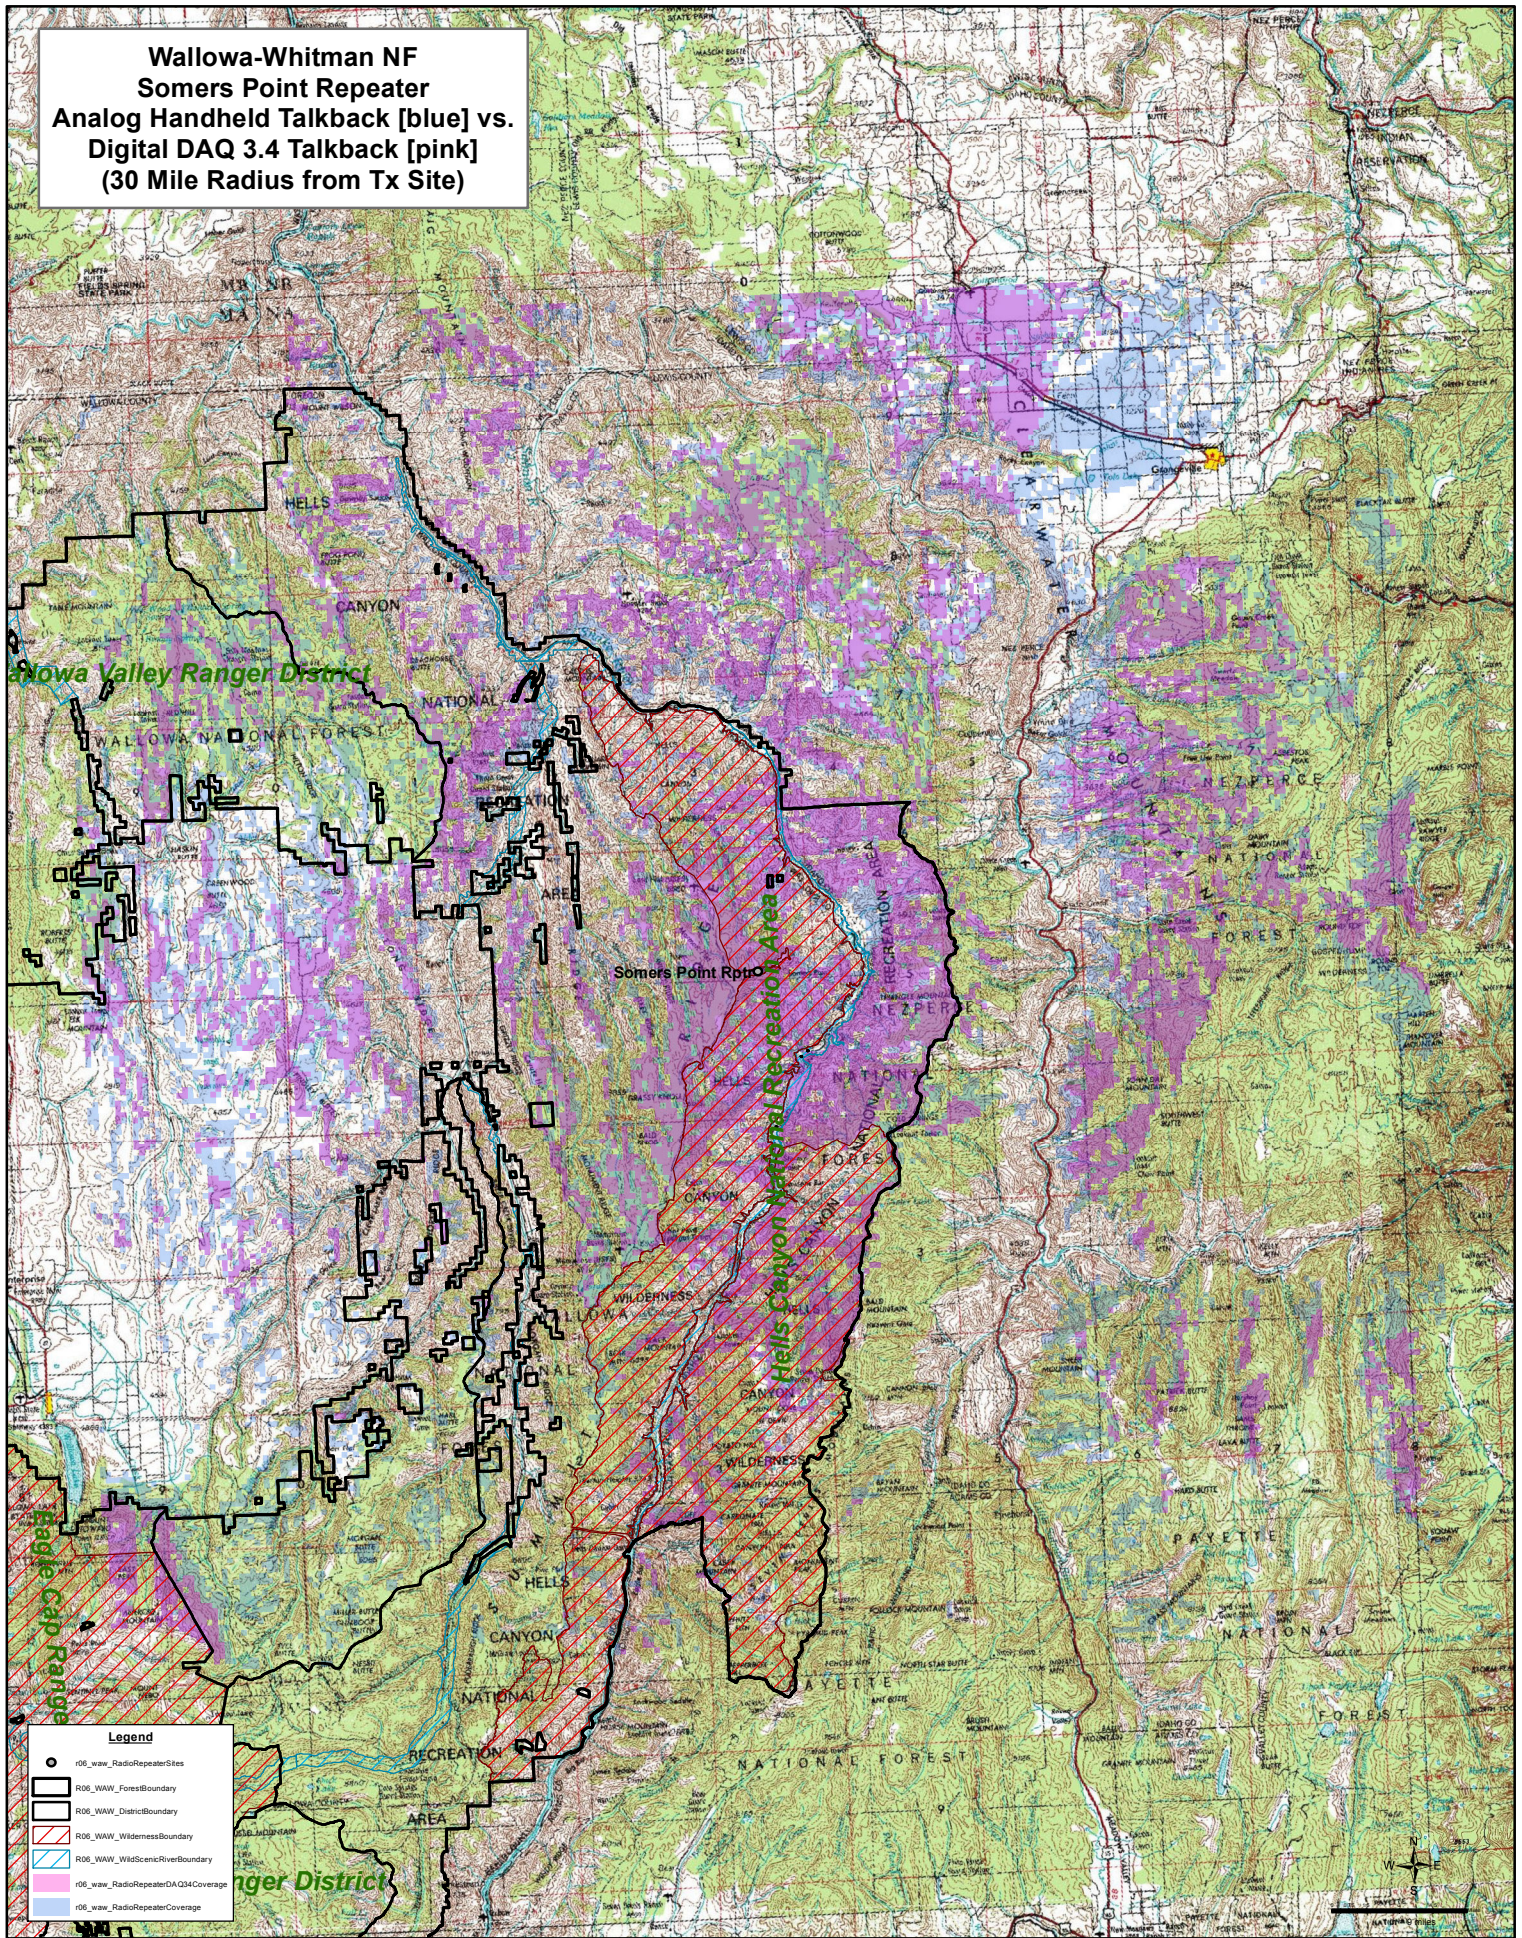

**Wallowa-Whitman NF
Somers Point Repeater
Analog Handheld Talkback [blue] vs.
Digital DAQ 3.4 Talkback [pink]
(30 Mile Radius from Tx Site)**

- Legend**
- R06_waw_RadioRepeaterSites
 - ▭ R06_WAW_ForestBoundary
 - ▭ R06_WAW_DistrictBoundary
 - ▨ R06_WAW_WildernessBoundary
 - ▨ R06_WAW_WildScenicRiverBoundary
 - R06_waw_RadioRepeaterDAQ34Coverage
 - R06_waw_RadioRepeaterCoverage